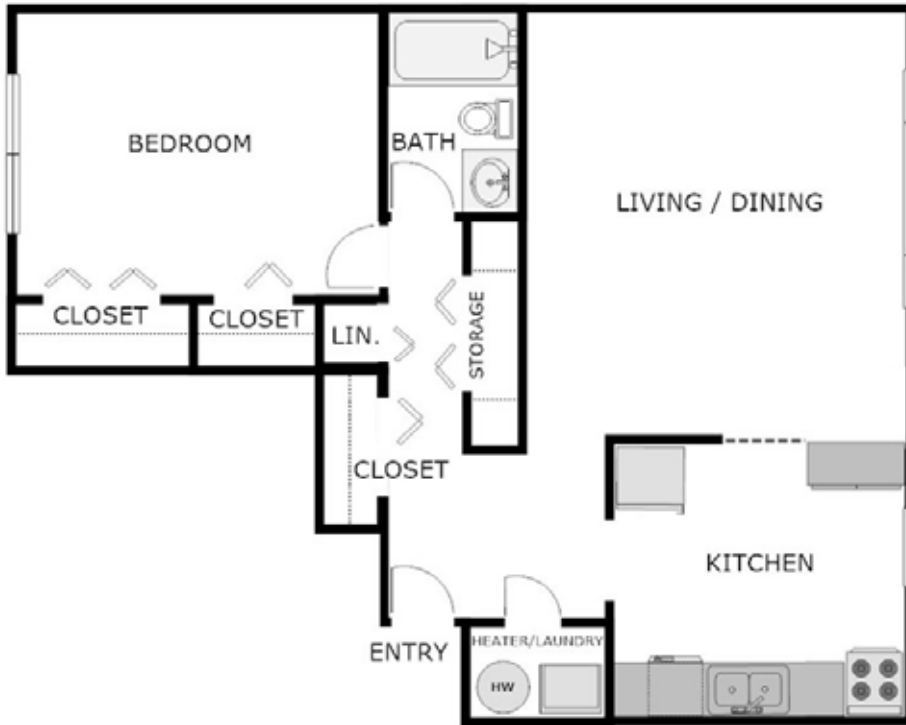

1 Bedroom 1 Bath Apartment

690 Sq. Ft.

RENT

DEPOSIT

DATE AVAILABLE

NOTES

---

---